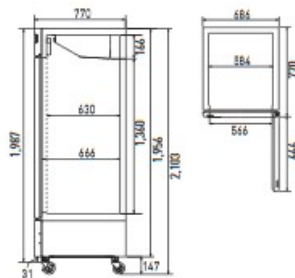

BOTTOM MOUNT F Series:

REFRIGERATOR

FD-650R

- Capacity : 651L
- Shelves : 4EA
- Movement (Front / Back) : Casters
- Dimension (W×D×H)mm : External : 686×770×2,103 mm
Internal : 584×630×1,360 mm
- Temperature : 0°C – 8°C
- Weight : 119Kg
- Container Stuffing (20FT/40FT) : 21 / 42

FD-1250R

- Capacity : 1,387L
- Shelves : 8EA
- Movement (Front / Back) : Casters
- Dimension (W×D×H)mm : External : 1,382×770×2,103 mm
Internal : 1,283×630×1,360 mm
- Temperature : 0°C – 6°C
- Weight : 189Kg
- Container Stuffing (20FT/40FT) : 11 / 22

FREEZER

FD-650F

- Capacity : 651L
- Shelves : 4EA
- Movement (Front / Back) : Casters
- Dimension (W×D×H)mm : External : 686×770×2,103 mm
Internal : 584×630×1,360 mm
- Temperature : -24°C – -16°C
- Weight : 131Kg
- Container Stuffing (20FT/40FT) : 21 / 42

FD-1250F

- Capacity : 1,387L
- Shelves : 8EA
- Movement (Front / Back) : Casters
- Dimension (W×D×H)mm : External : 1,382×770×2,103 mm
Internal : 1,283×630×1,360 mm
- Temperature : -24°C – -16°C
- Weight : 212Kg
- Container Stuffing (20FT/40FT) : 11 / 22