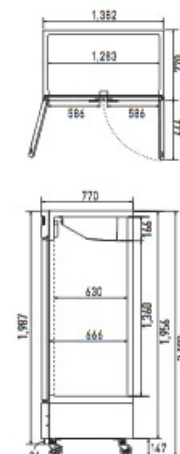

BOTTOM MOUNT F Series:

REFRIGERATOR

FD-650R

- Capacity : 651L
- Shelves : 4EA
- Movement (Front / Back) : Casters
- Dimension (W×D×H)mm : External : 686×770×2,103 mm
Internal : 584×630×1,360 mm
- Temperature : 0°C – 8°C
- Weight : 119Kg
- Container Stuffing (20FT/40FT) : 21 / 42

FD-1250R

- Capacity : 1,387L
- Shelves : 8EA
- Movement (Front / Back) : Casters
- Dimension (W×D×H)mm : External : 1,382×770×2,103 mm
Internal : 1,283×630×1,360 mm
- Temperature : 0°C – 6°C
- Weight : 189Kg
- Container Stuffing (20FT/40FT) : 11 / 22

FREEZER

FD-650F

- Capacity : 651L
- Shelves : 4EA
- Movement (Front / Back) : Casters
- Dimension (W×D×H)mm : External : 686×770×2,103 mm
Internal : 584×630×1,360 mm
- Temperature : -24°C – -16°C
- Weight : 131Kg
- Container Stuffing (20FT/40FT) : 21 / 42

FD-1250F

- Capacity : 1,387L
- Shelves : 8EA
- Movement (Front / Back) : Casters
- Dimension (W×D×H)mm : External : 1,382×770×2,103 mm
Internal : 1,283×630×1,360 mm
- Temperature : -24°C – -16°C
- Weight : 212Kg
- Container Stuffing (20FT/40FT) : 11 / 22