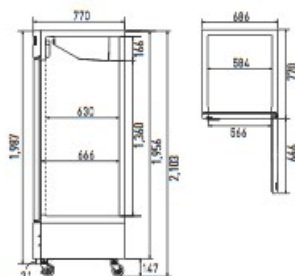

BOTTOM MOUNT F Series:

REFRIGERATOR

FD-650R

- Capacity : 651L
- Shelves : 4EA
- Movement (Front / Back) : Casters
- Dimension (W×D×H)mm : External : 686×770×2,103 mm
Internal : 584×630×1,360 mm
- Temperature : 0°C – 8°C
- Weight : 119Kg
- Container Stuffing (20FT/40FT) : 21 / 42

FD-1250R

- Capacity : 1,387L
- Shelves : 8EA
- Movement (Front / Back) : Casters
- Dimension (W×D×H)mm : External : 1,382×770×2,103 mm
Internal : 1,283×630×1,360 mm
- Temperature : 0°C – 6°C
- Weight : 189Kg
- Container Stuffing (20FT/40FT) : 11 / 22

FREEZER

FD-650F

- Capacity : 651L
- Shelves : 4EA
- Movement (Front / Back) : Casters
- Dimension (W×D×H)mm : External : 686×770×2,103 mm
Internal : 584×630×1,360 mm
- Temperature : -24°C – -16°C
- Weight : 131Kg
- Container Stuffing (20FT/40FT) : 21 / 42

FD-1250F

- Capacity : 1,387L
- Shelves : 8EA
- Movement (Front / Back) : Casters
- Dimension (W×D×H)mm : External : 1,382×770×2,103 mm
Internal : 1,283×630×1,360 mm
- Temperature : -24°C – -16°C
- Weight : 212Kg
- Container Stuffing (20FT/40FT) : 11 / 22