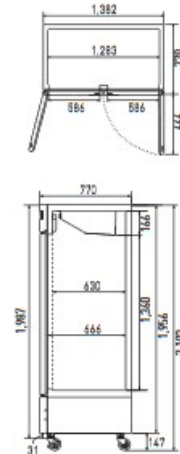

BOTTOM MOUNT F Series:

REFRIGERATOR

FD-650R

- Capacity : 651L
- Shelves : 4EA
- Movement (Front / Back) : Casters
- Dimension (W×D×H)mm : External : 686×770×2,103 mm
Internal : 584×630×1,360 mm
- Temperature : 0°C – 8°C
- Weight : 119Kg
- Container Stuffing (20FT/40FT) : 21 / 42

FD-1250R

- Capacity : 1,387L
- Shelves : 8EA
- Movement (Front / Back) : Casters
- Dimension (W×D×H)mm : External : 1,382×770×2,103 mm
Internal : 1,283×630×1,360 mm
- Temperature : 0°C – 6°C
- Weight : 189Kg
- Container Stuffing (20FT/40FT) : 11 / 22

FREEZER

FD-650F

- Capacity : 651L
- Shelves : 4EA
- Movement (Front / Back) : Casters
- Dimension (W×D×H)mm : External : 686×770×2,103 mm
Internal : 584×630×1,360 mm
- Temperature : -24°C – -16°C
- Weight : 131Kg
- Container Stuffing (20FT/40FT) : 21 / 42

FD-1250F

- Capacity : 1,387L
- Shelves : 8EA
- Movement (Front / Back) : Casters
- Dimension (W×D×H)mm : External : 1,382×770×2,103 mm
Internal : 1,283×630×1,360 mm
- Temperature : -24°C – -16°C
- Weight : 212Kg
- Container Stuffing (20FT/40FT) : 11 / 22